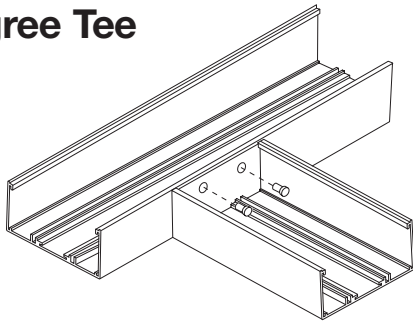

FORUM

MINI FORECAST SERIES
2" X 6"

ACCESSORIES

Corners - Inside or Outside 90 degrees

All 2" x 6" corners are hand fabricated from extruded aluminum. The corners are all welded for strength and hand finished for a smooth and seamless appearance. Custom corners are available to accommodate specific room dimensions. Consult factory.

90 Degree Tee

For grid installations that require the use of T's or crosses, consult your Forum Factory Representative.

90 Degree Cross

For grid installations that require the use of T's or crosses, consult your Forum Factory Representative.

20 Watt Fixed Halogen Downlight

Typically spaced every 24" on center, the 20 Watt Downlight can be used almost anywhere along the length of the extrusion and is available on all three models (Indirect, Indirect/Lens, Indirect/Baffle). Supplied with clear tempered glass and lamp, the trim ring is supplied in white (WH). Other finishes include Chrome (CH), or Satin Nickel (SN).