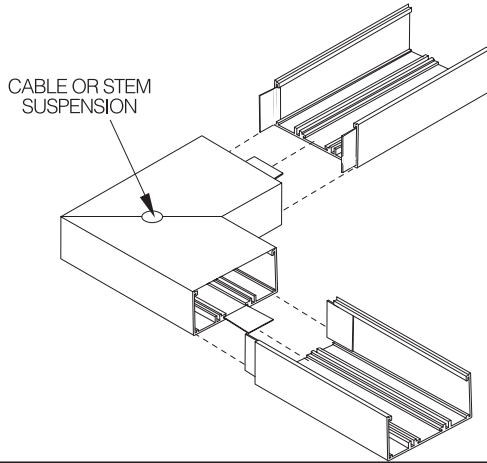

FORUM

MINI FORECAST SERIES
2" X 6"

ACCESSORIES

Corners - Inside or Outside 90 degrees

All 2" x 6" corners are hand fabricated from extruded aluminum. The corners are all welded for strength and hand finished for a smooth and seamless appearance. Custom corners are available to accommodate specific room dimensions. Consult factory.

90 Degree Tee

For grid installations that require the use of T's or crosses, consult your Forum Factory Representative.

90 Degree Cross

For grid installations that require the use of T's or crosses, consult your Forum Factory Representative.

20 Watt Fixed Halogen Downlight

Typically spaced every 24" on center, the 20 Watt Downlight can be used almost anywhere along the length of the extrusion and is available on all three models (Indirect, Indirect/Lens, Indirect/Baffle). Supplied with clear tempered glass and lamp, the trim ring is supplied in white (WH). Other finishes include Chrome (CH), or Satin Nickel (SN).