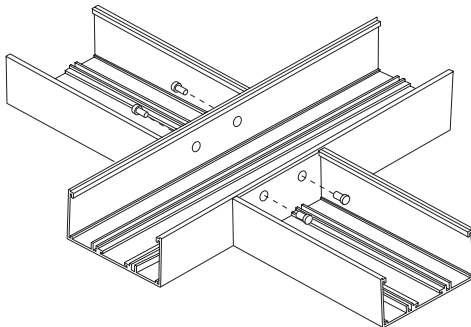

FORUM

MINI FORECAST SERIES
2" X 6"

ACCESSORIES

Corners - Inside or Outside 90 degrees

All 2" x 6" corners are hand fabricated from extruded aluminum. The corners are all welded for strength and hand finished for a smooth and seamless appearance. Custom corners are available to accommodate specific room dimensions. Consult factory.

90 Degree Tee

For grid installations that require the use of T's or crosses, consult your Forum Factory Representative.

90 Degree Cross

For grid installations that require the use of T's or crosses, consult your Forum Factory Representative.

20 Watt Fixed Halogen Downlight

Typically spaced every 24" on center, the 20 Watt Downlight can be used almost anywhere along the length of the extrusion and is available on all three models (Indirect, Indirect/Lens, Indirect/Baffle). Supplied with clear tempered glass and lamp, the trim ring is supplied in white (WH). Other finishes include Chrome (CH), or Satin Nickel (SN).