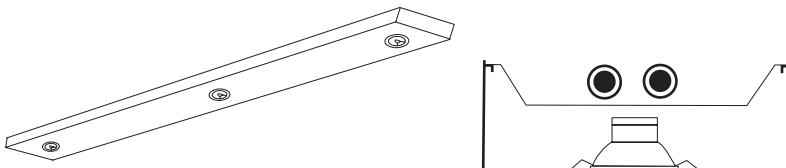

FORUM

MINI FORECAST SERIES
2" X 6"

ACCESSORIES

Corners - Inside or Outside 90 degrees

All 2" x 6" corners are hand fabricated from extruded aluminum. The corners are all welded for strength and hand finished for a smooth and seamless appearance. Custom corners are available to accommodate specific room dimensions. Consult factory.

90 Degree Tee

For grid installations that require the use of T's or crosses, consult your Forum Factory Representative.

90 Degree Cross

For grid installations that require the use of T's or crosses, consult your Forum Factory Representative.

20 Watt Fixed Halogen Downlight

Typically spaced every 24" on center, the 20 Watt Downlight can be used almost anywhere along the length of the extrusion and is available on all three models (Indirect, Indirect/Lens, Indirect/Baffle). Supplied with clear tempered glass and lamp, the trim ring is supplied in white (WH). Other finishes include Chrome (CH), or Satin Nickel (SN).