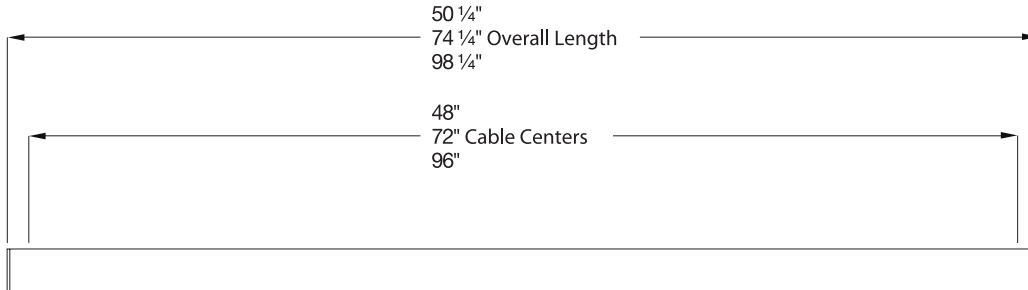

### Typical Run

\* Consult factory for T-8 dimensions.

\* Decorative end Caps add 4" to each end.

### Joining Two Sections

**Fixture Length:** Continuous fixture sections of up to 16 feet can be provided for ease of installation and aesthetics. Fixture sections can be joined together resulting in a hair-line seam and uninterrupted light of any desired length.