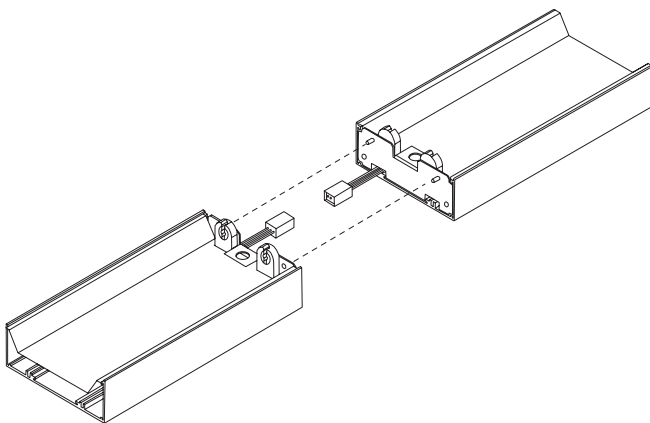

### Typical Run

\* Consult factory for T-8 dimensions.

\* Decorative end Caps add 4" to each end.

### Joining Two Sections

**Fixture Length:** Continuous fixture sections of up to 16 feet can be provided for ease of installation and aesthetics. Fixture sections can be joined together resulting in a hair-line seam and uninterrupted light of any desired length.