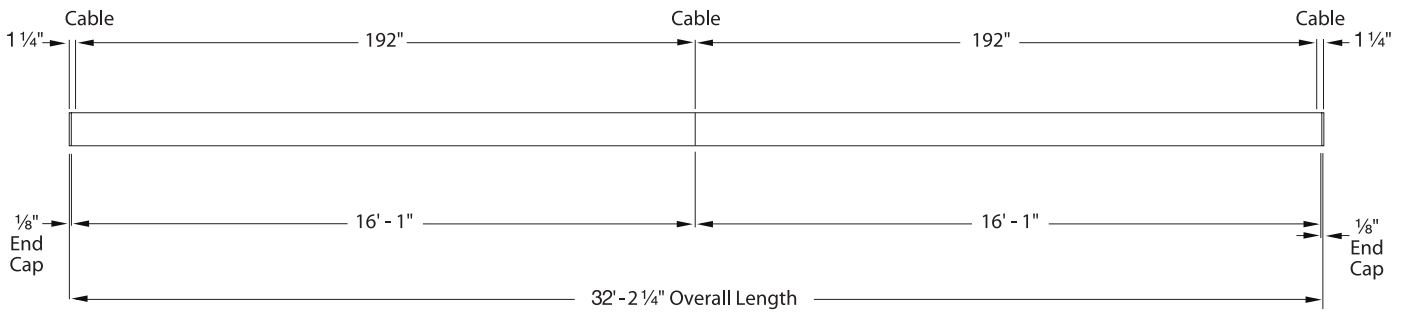

### Typical Run

\* Consult factory for T-8 dimensions.

\* Decorative end Caps add 4" to each end.

### Joining Two Sections

**Fixture Length:** Continuous fixture sections of up to 16 feet can be provided for ease of installation and aesthetics. Fixture sections can be joined together resulting in a hair-line seam and uninterrupted light of any desired length.

### Optional Decorative End Cap

**Decorative End Cap:** When specified with the Decorative End Cap option, each end of row fixture shall have the 4" Decorative End Cap attached at the factory.