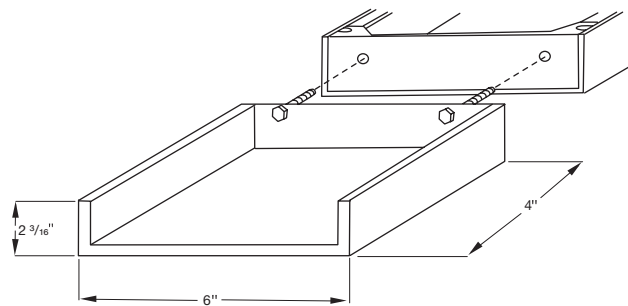

Optional Decorative End Cap

Decorative End Cap: When specified with the Decorative End Cap option, each end of row fixture shall have the 4" Decorative End Cap attached at the factory.