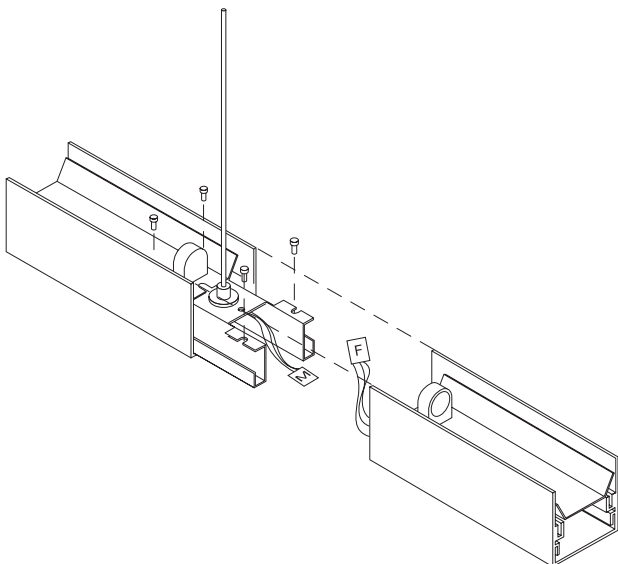

FORUM

MINI FORECAST SERIES

2" X 2"

MOUNTINGS / ACCESSORIES

Individual Fixtures

Typical Run

Joining Two Fixtures

Fixture Length: Continuous fixture sections of up to 16 feet can be provided for ease of installation and aesthetics. Fixture sections can be joined together resulting in a hair-line seam and uninterrupted light of any desired length.

Wall Brackets

Bracket: An optional wall-mounting bracket is available which cantilevers the fixture 4.00" off the wall. All mounting brackets are pre-drilled for ease of mounting. The power feed bracket is sized to cover a 4" octagon box and is manufactured to allow power feed wiring. Wall brackets are painted to match fixture.