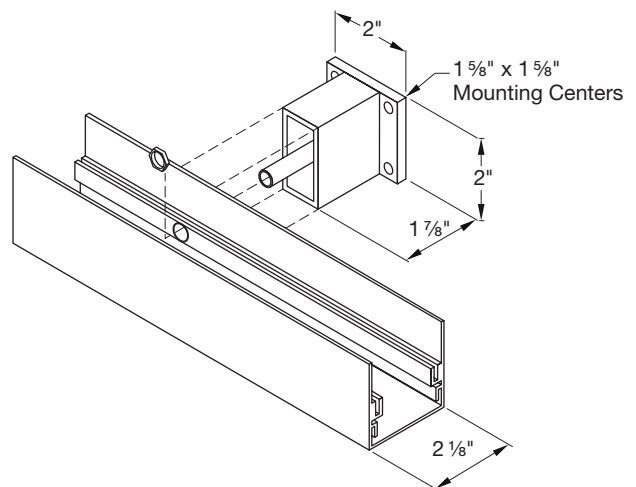

FORUM

MINI FORECAST SERIES

2" X 2"

MOUNTINGS / ACCESSORIES

Individual Fixtures

Typical Run

Joining Two Fixtures

Fixture Length: Continuous fixture sections of up to 16 feet can be provided for ease of installation and aesthetics. Fixture sections can be joined together resulting in a hair-line seam and uninterrupted light of any desired length.

Wall Brackets

Bracket: An optional wall-mounting bracket is available which cantilevers the fixture 4.00" off the wall. All mounting brackets are pre-drilled for ease of mounting. The power feed bracket is sized to cover a 4" octagon box and is manufactured to allow power feed wiring. Wall brackets are painted to match fixture.