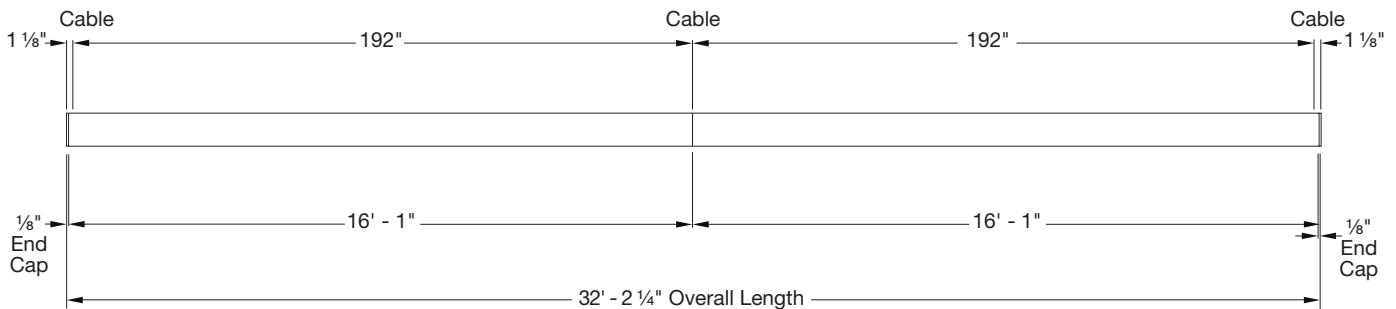

FORUM

MINI FORECAST SERIES

2" X 2"

MOUNTINGS / ACCESSORIES

Individual Fixtures

Typical Run

Joining Two Fixtures

Fixture Length: Continuous fixture sections of up to 16 feet can be provided for ease of installation and aesthetics. Fixture sections can be joined together resulting in a hair-line seam and uninterrupted light of any desired length.

Wall Brackets

Bracket: An optional wall-mounting bracket is available which cantilevers the fixture 4.00" off the wall. All mounting brackets are pre-drilled for ease of mounting. The power feed bracket is sized to cover a 4" octagon box and is manufactured to allow power feed wiring. Wall brackets are painted to match fixture.