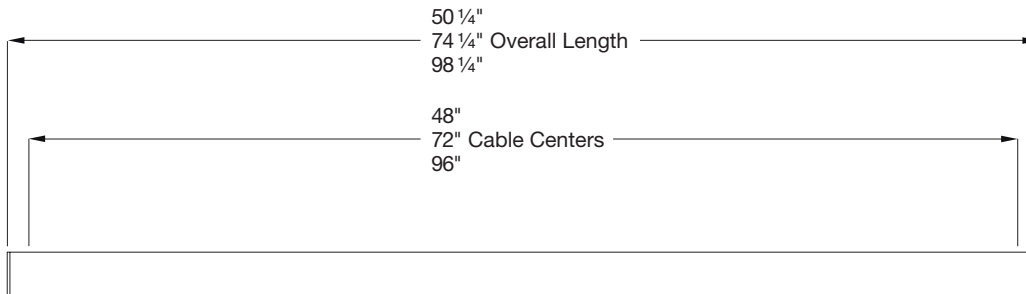

FORUM

MINI FORECAST SERIES

2" X 2"

MOUNTINGS / ACCESSORIES

Individual Fixtures

Typical Run

Joining Two Fixtures

Fixture Length: Continuous fixture sections of up to 16 feet can be provided for ease of installation and aesthetics. Fixture sections can be joined together resulting in a hair-line seam and uninterrupted light of any desired length.

Wall Brackets

Bracket: An optional wall-mounting bracket is available which cantilevers the fixture 4.00" off the wall. All mounting brackets are pre-drilled for ease of mounting. The power feed bracket is sized to cover a 4" octagon box and is manufactured to allow power feed wiring. Wall brackets are painted to match fixture.