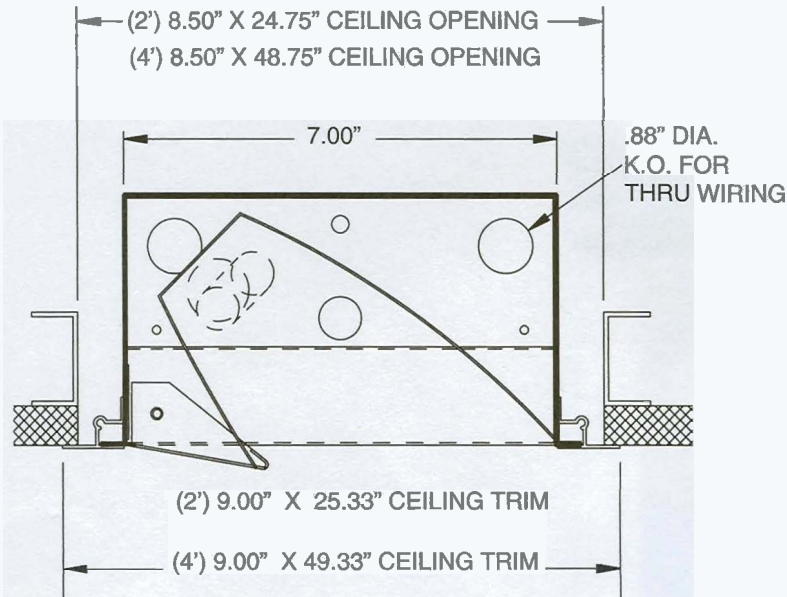

**MOUNTING DETAILS:  
FOR DRYWALL**

DRYWALL/PLASTER  
FRAMING (BY OTHERS)

EXTRUDED ALUMINUM  
CEILING TRIM

**MOUNTING DETAILS:  
FOR EXPOSED INVERTED T-BAR CEILING**

T-BAR SAFETY CLIP