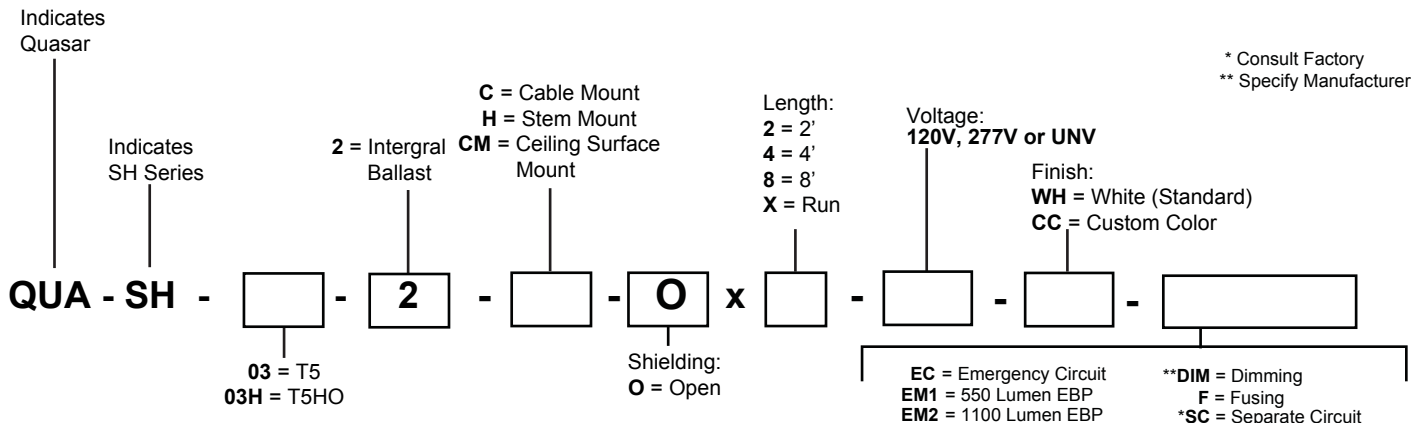

FORUM LIGHTING

QUASAR SH SERIES

PENDANT / SURFACE MOUNTING

PROJECT _____ TYPE _____ CATALOG # _____

DESCRIPTION: The **FORUM/QUASAR SH SERIES** is designed to provide uniform illumination.

The **FORUM/QUASAR SH SERIES** housing shall be manufactured from formed aluminum. Finish shall be white, custom finishes available, consult factory. Sockets shall be prewired and factory installed.

LENGTH	T5	T5HO	T8
2'	14 WATT	21 WATT	17 WATT
3'	21 WATT	39 WATT	25 WATT
4'	28 WATT	54 WATT	32 WATT

Information subject to change without notice.