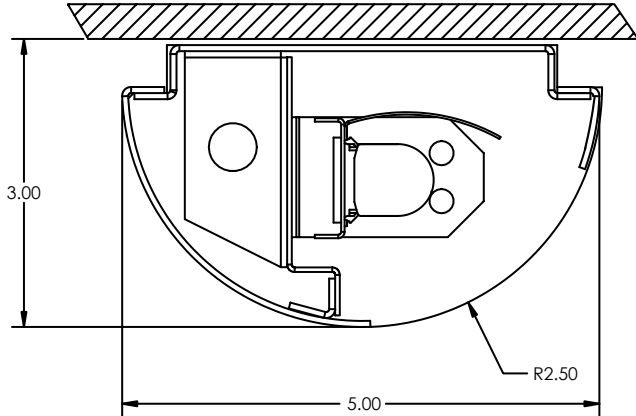

FORUM LIGHTING

QUASAR SH SERIES

PENDANT / SURFACE MOUNTING

PROJECT _____ TYPE _____ CATALOG # _____

DESCRIPTION: The **FORUM/QUASAR SH SERIES** is designed to provide uniform illumination.

The **FORUM/QUASAR SH SERIES** housing shall be manufactured from formed aluminum. Finish shall be white, custom finishes available, consult factory. Sockets shall be prewired and factory installed.

REFLECTOR: Shall be die formed, to maximize optical performance. Finish shall be Semi-specular aluminum for maximum reflectivity.

BALLAST: Electronic high power factor with <10% THD with disconnect.

PRODUCT LISTING: Shall be U.L. listed for damp locations.

LENGTH	T5	T5HO	T8
2'	14 WATT	21 WATT	17 WATT
3'	21 WATT	39 WATT	25 WATT
4'	28 WATT	54 WATT	32 WATT

Information subject to change without notice.