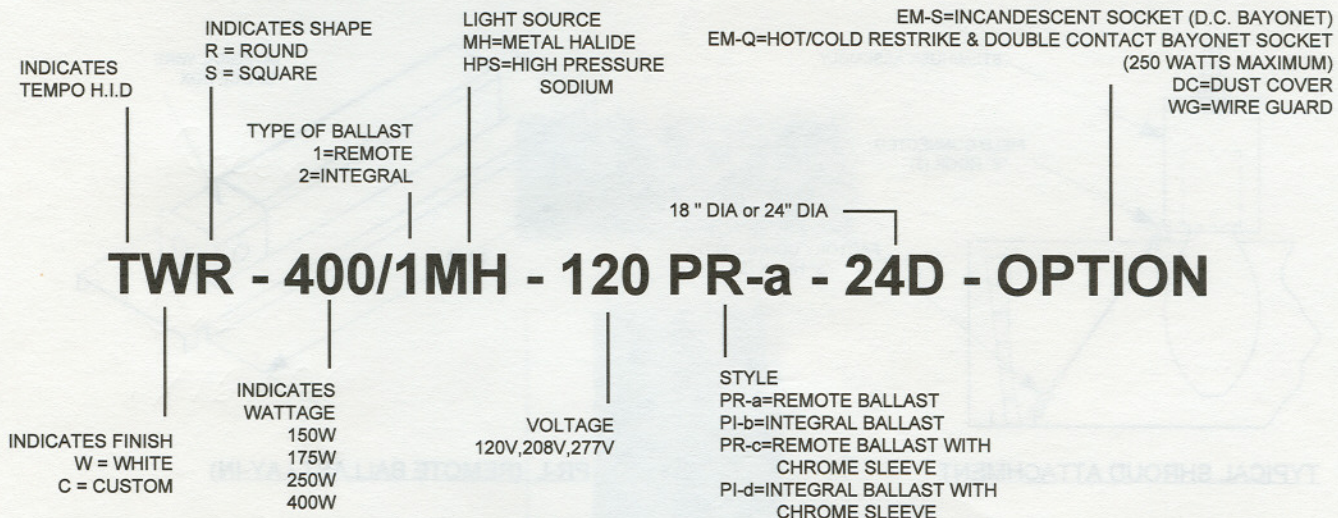

FORUM TEMPO I

MOUNTINGS / ACCESSORIES AND HOW TO SPECIFY

STYLE

INSTALLATION DETAILS