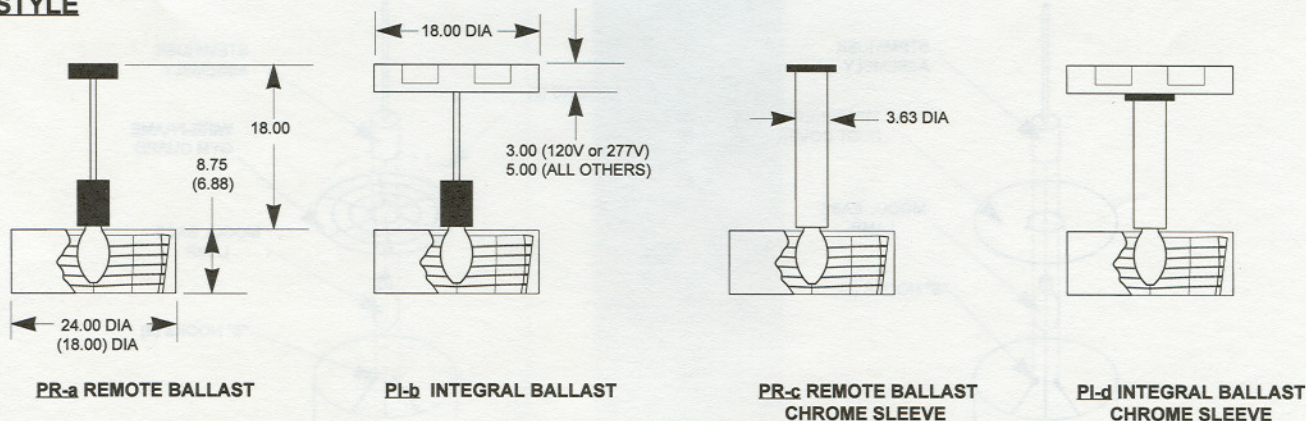

FORUM TEMPO I

MOUNTINGS / ACCESSORIES AND HOW TO SPECIFY

STYLE

INSTALLATION DETAILS