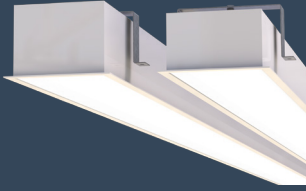

# ALUMINA 6 REC

BY FORUM

The **ALUMINA 6 REC** series by FORUM is a line of extruded aluminum rectilinear luminaires. The 6 is a 6" wide housing with a 5 1/2" aperture. **ALUMINA 6 REC** can be lamped with LED.

**SHIELDING** Satin, clear frosted, and white opal lenses are snap in.

**HOUSING** Consists of a single solid 6063-T5 extruded alloy profile. Built in individual pieces up to 8 ft in length. Individual fixtures cannot be joined in field to form continuous runs. Fixtures longer than 8 ft must be ordered as continuous runs.

**GEARTRAY / REFLECTOR** Integrated geartray and reflector made from .040" aluminum in a pre-paint white finish. Fully wired unit remains completely accessible from below via ballast panel.

**END FITTING** Applied end fitting is a standard .375" machined aluminum piece with concealed fasteners.