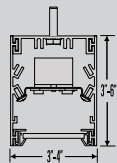

ARC

PRODUCT GUIDE

Recessed Mount:
Mud In (FF)

Recessed Mount:
Flanged (F)

Surface
Mount (S)

Cable
Mount (C)

INDIRECT

DIRECT

Inside Sales / Quotations: sales@forumlighting.com

PATTERN RADIUS OFFERINGS

Introducing **ARC**

This curvi-linear fixture blends unique forms with the functionality of delivering light to any space. The Arc has an infinite amount of custom shapes for standard circular fixtures to add a clean architectural detail to any project. It offers several housing sizes, including 3" or 4" wide apertures combined with fixture heights ranging from 3" to 6" and multiple light distribution options. The Arc fixture not only offers an ultra-thin aircraft cable mounting system, rigid stems and surface mounting, but also a recessed option for varying types of ceiling materials.