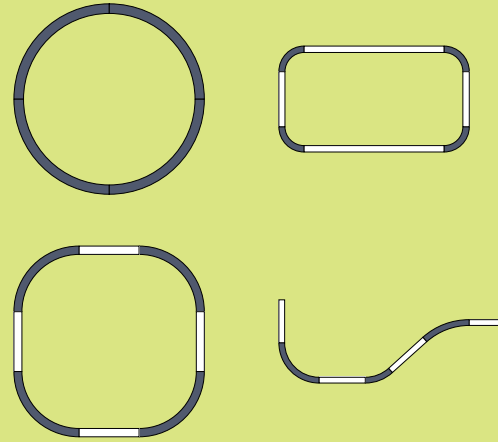

ARC

PRODUCT GUIDE

Recessed Mount:
Mud In (FF)

Recessed Mount:
Flanged (F)

Surface
Mount (S)

Cable
Mount (C)

INDIRECT

DIRECT

Inside Sales / Quotations: sales@forumlighting.com

PATTERN RADIUS OFFERINGS

Introducing **ARC**

This curvi-linear fixture blends unique forms with the functionality of delivering light to any space. The Arc has an infinite amount of custom shapes for standard circular fixtures to add a clean architectural detail to any project. It offers several housing sizes, including 3" or 4" wide apertures combined with fixture heights ranging from 3" to 6" and multiple light distribution options. The Arc fixture not only offers an ultra-thin aircraft cable mounting system, rigid stems and surface mounting, but also a recessed option for varying types of ceiling materials.