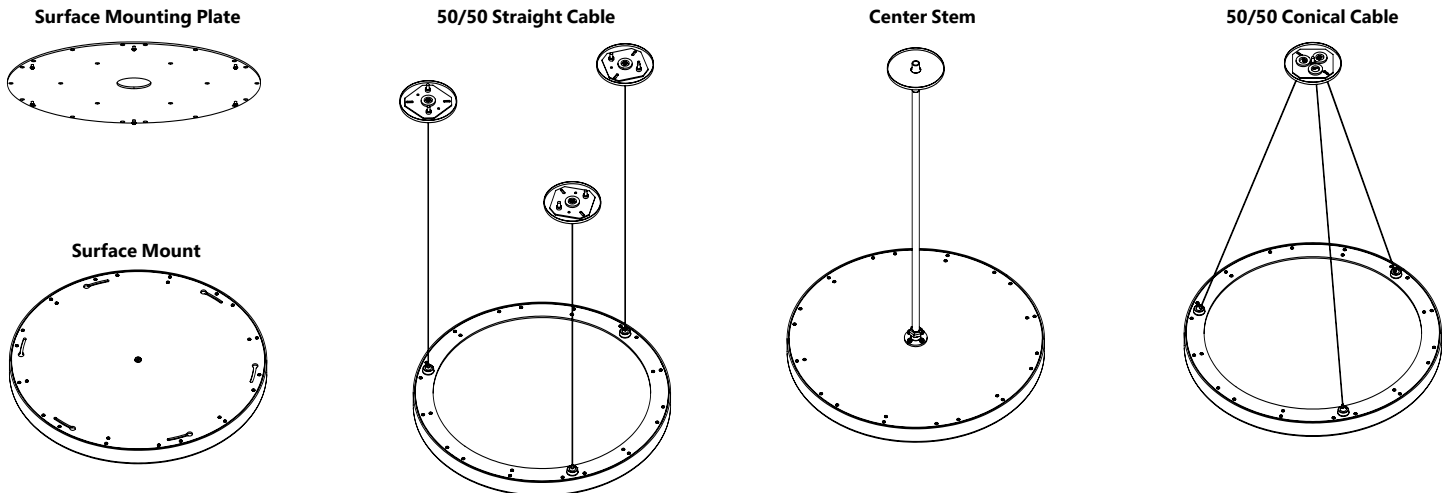

CONTROLS & SENSORS

Ordering Code	Description
LVP	Lutron - Vive power pak
C110	Casambi (1x 010v)
C210	Casambi (2x 010v)
CRGBW	Casambi (RGBW)

DIMMING OPTIONS

Ordering Code	Description
D10V	0-10V Dimming, 1% power class
DLA2	Lutron Hi-lume 1% 2-1ire LED driver (120V forward phase only)
DLA3	Lutron Hi-lume 1% H EcoSystem LED driver with soft-On, Fade-to-Black
DLA5	Lutron Hi-lume 1% EcoSystem LED driver
DLEH5	Lutron Hi-lume 1% H EcoSystem LED driver with soft-On, Fade-to-Black
DALI	Digitally Addressable Lighting Interface
DIM	Custom Dimming. Please specify dimming manufacturer/model

OVERVIEW DRAWINGS

LUMENS PER FIXTURE

DRUM	STANDARD OUTPUT	HIGH OUTPUT
24	1687 lm	3750 lm 57 w
36	3000 lm	7500 lm 91 w
48	6750 lm	9600 lm 120 w