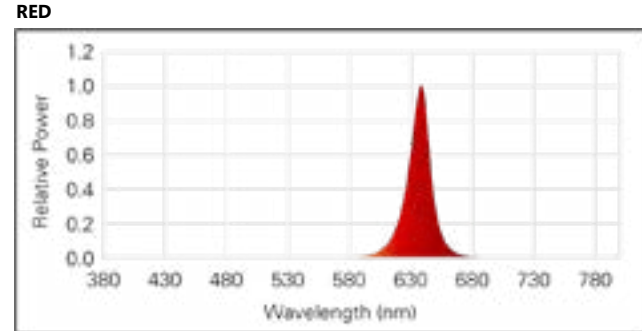

## Spectral Power Distribution, White

2700K 3-STEP

4000K 3-STEP

3000K 3-STEP

5000K 3-STEP

3500K 3-STEP

6500K 3-STEP

### Beam Angle