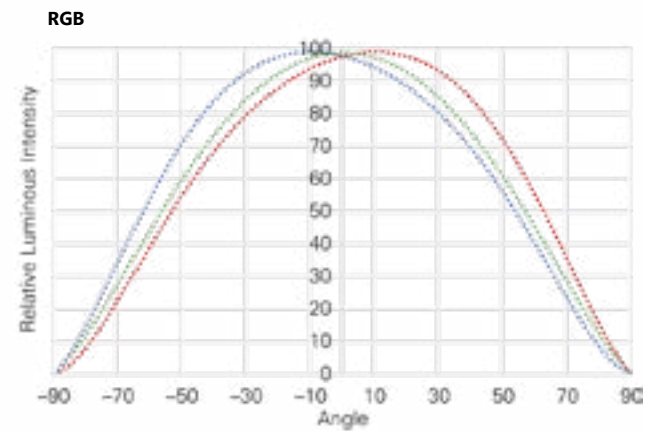

## Spectral Power Distribution, White

2700K 3-STEP

4000K 3-STEP

3000K 3-STEP

5000K 3-STEP

3500K 3-STEP

6500K 3-STEP

### Beam Angle