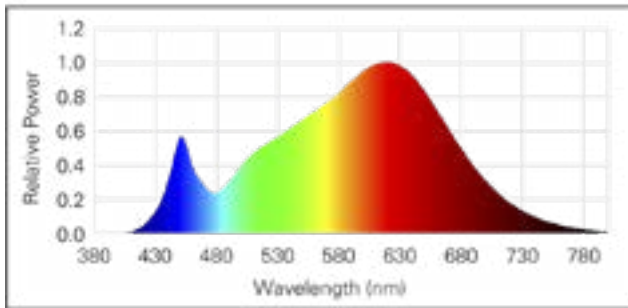

## Spectral Power Distribution, White

2700K 3-STEP

4000K 3-STEP

3000K 3-STEP

5000K 3-STEP

3500K 3-STEP

6500K 3-STEP

### Beam Angle