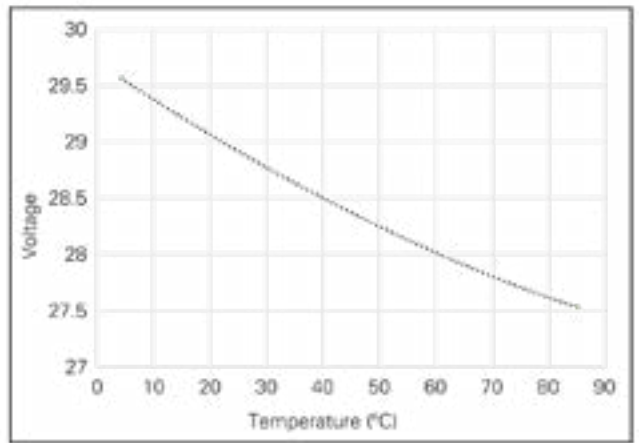

Derating

COLOR TEMPERATURE	LIGHT OUTPUT
2700K	97%
3000K	100%
3500K	106%
4000K	111%
5000K	111%
6000K	107%

VOLTAGE VS. TEMPERATURE

WHITE

GREEN

RED

BLUE