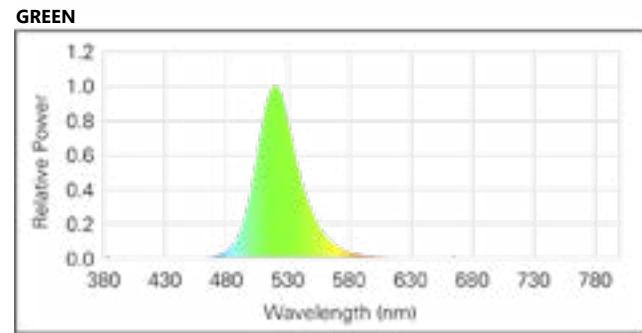

## Spectral Power Distribution, White

2700K 3-STEP

4000K 3-STEP

3000K 3-STEP

5000K 3-STEP

3500K 3-STEP

6500K 3-STEP

### Spectral Power Distribution, RGB

### Beam Angle