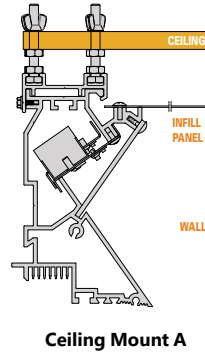

DIMMING OPTIONS

Ordering Code	Description
DALI	Digitally Addressable Lighting Interface
DMX	DMZ 512

2. OPTIONAL ACCESSORIES

MOUNTING