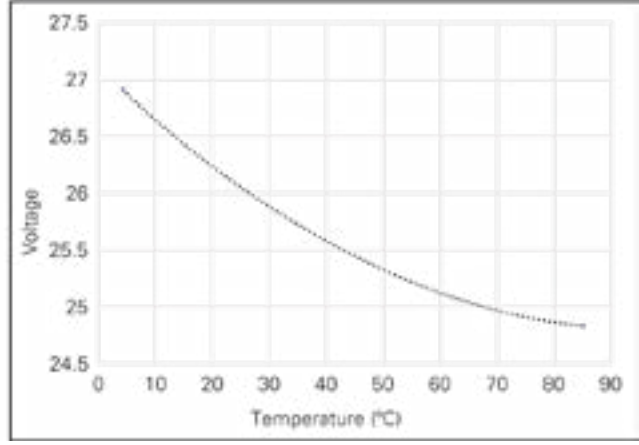

### FLUX VS. TEMPERATURE

**WHITE**

**GREEN**

**RED**

**BLUE**

Customer Name	Date
Project Name	
Catalog Number	