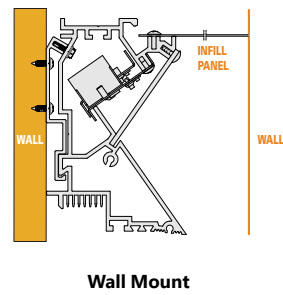

DIMMING OPTIONS

Ordering Code	Description
DALI	Digitally Addressable Lighting Interface
DMX	DMZ 512

2. OPTIONAL ACCESSORIES

MOUNTING