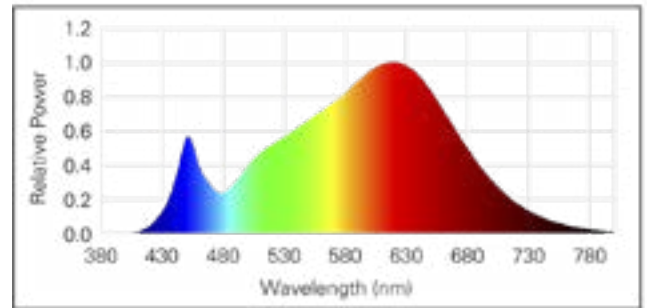

## Spectral Power Distribution, White

2700K 3-STEP

4000K 3-STEP

3000K 3-STEP

5000K 3-STEP

3500K 3-STEP

6500K 3-STEP

### Beam Angle