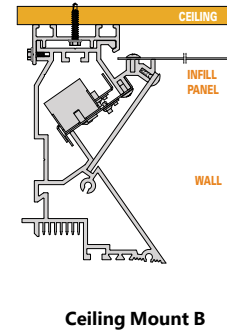

DIMMING OPTIONS

Ordering Code	Description
DALI	Digitally Addressable Lighting Interface
DMX	DMZ 512

2. OPTIONAL ACCESSORIES

MOUNTING