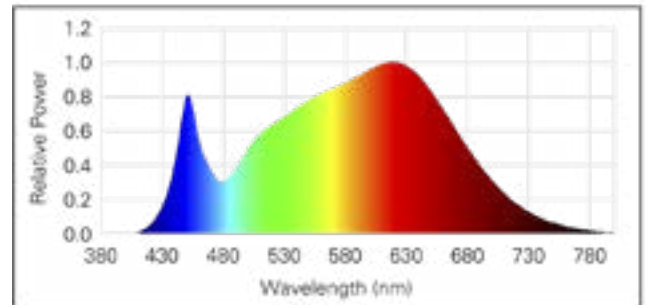

## Spectral Power Distribution, White

2700K 3-STEP

4000K 3-STEP

3000K 3-STEP

5000K 3-STEP

3500K 3-STEP

6500K 3-STEP

### Beam Angle