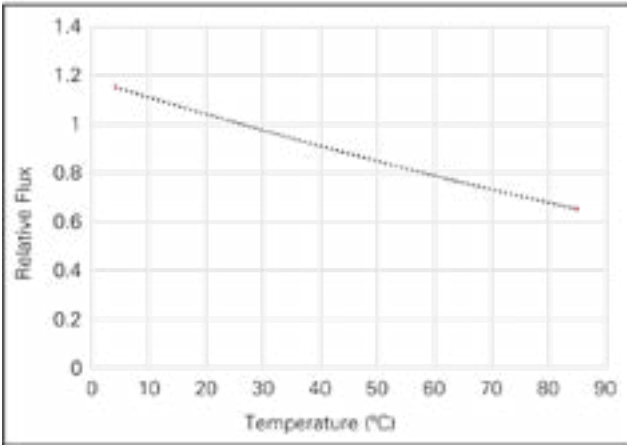

### FLUX VS. TEMPERATURE

**WHITE**

**GREEN**

**RED**

**BLUE**

Customer Name	Date
Project Name	
Catalog Number	