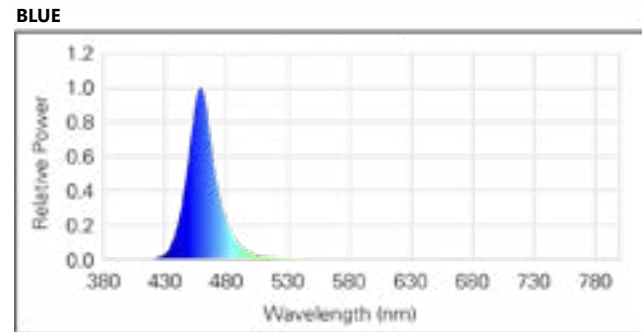

Spectral Power Distribution, RGB