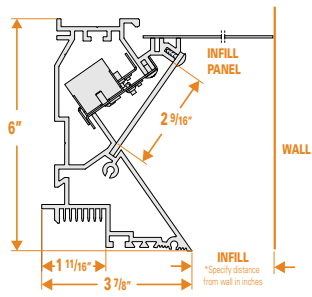

DIMMING OPTIONS

Ordering Code	Description
DALI	Digitally Addressable Lighting Interface
DMX	DMZ 512

2. OPTIONAL ACCESSORIES

MOUNTING