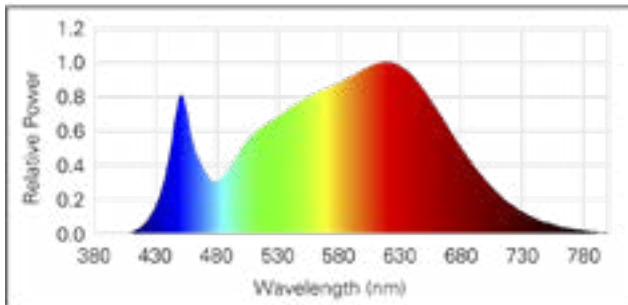

## Spectral Power Distribution, White

2700K 3-STEP

4000K 3-STEP

3000K 3-STEP

5000K 3-STEP

3500K 3-STEP

6500K 3-STEP

### Beam Angle