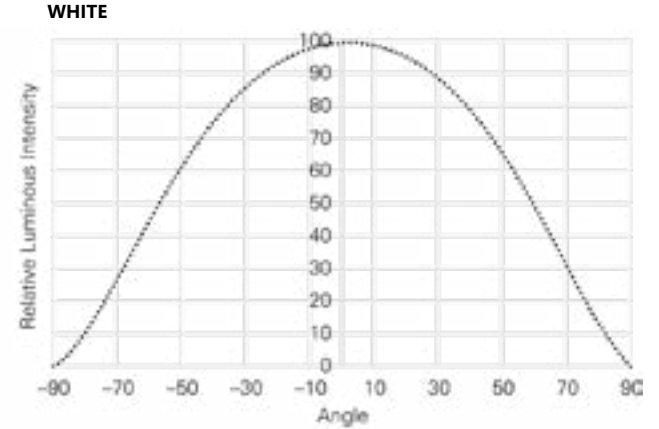

## Spectral Power Distribution, White

2700K 3-STEP

4000K 3-STEP

3000K 3-STEP

5000K 3-STEP

3500K 3-STEP

6500K 3-STEP

### Beam Angle